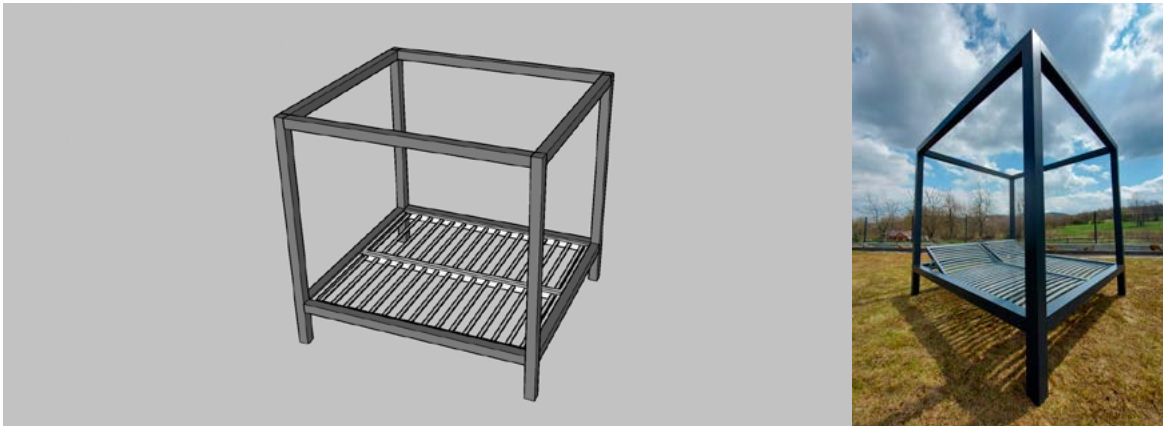

Variant

VARIANT 1 - BED WITH A PERGOLA

DOUBLE BED

Dimensions: - 1960 mm x 2090 mm x 1960 mm