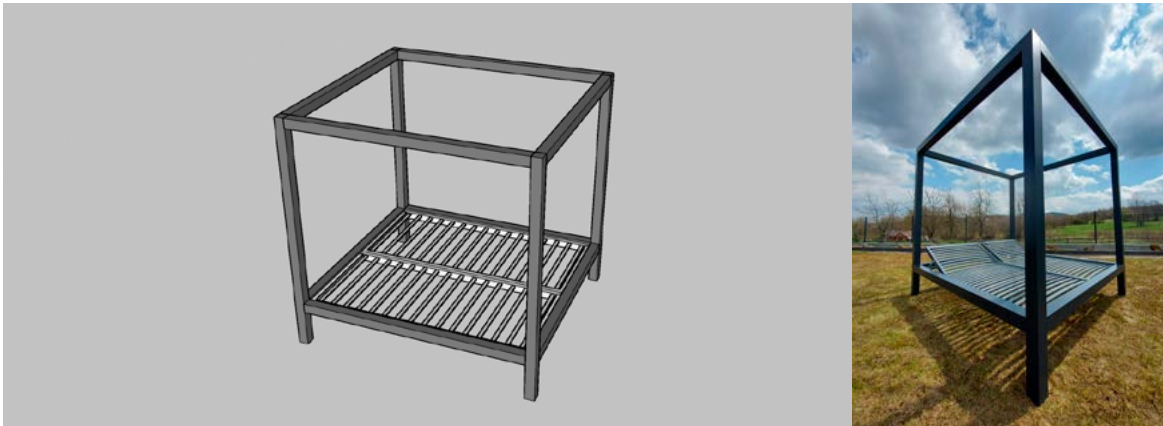

Variant

VARIANT 1 - BED WITH A PERGOLA

DOUBLE BED

Dimensions: - 1960 mm x 2090 mm x 1960 mm